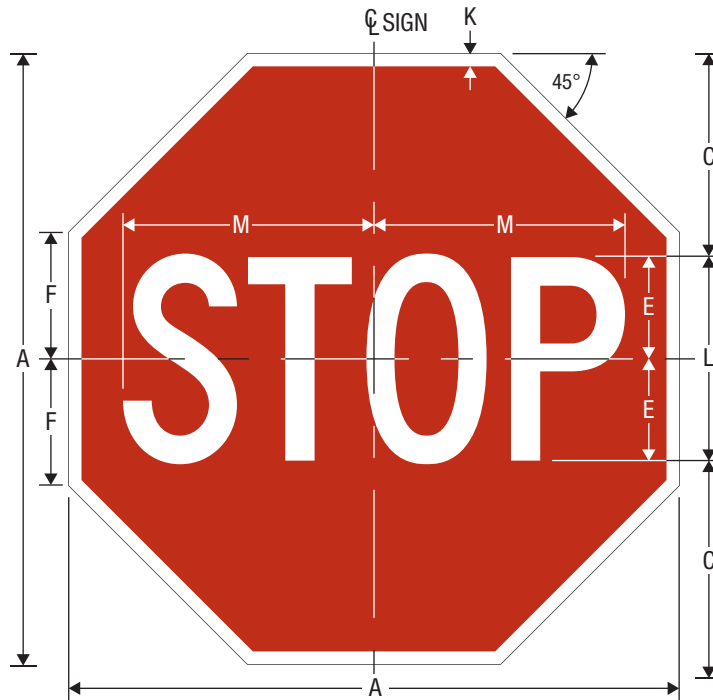

W20-8
SLOW (ON STOP/SLOW PADDLE)

R1-1
STOP (ON STOP/SLOW PADDLE)

* Reduce Spacing 30%.

** Reduce Spacing 40%.

A	B	C	D	E	F	G	H	J	K	L	M
18	2.197	6	6 B*	3	3.728	6.781	6.281	1.5	0.375	6 C**	7.401

SLOW
COLORS: LEGEND — BLACK
 BACKGROUND — ORANGE (RETROREFLECTIVE)
 AREA OUTSIDE DIAMOND — BLACK

STOP
COLORS: LEGEND, BORDER — WHITE (RETROREFLECTIVE)
 BACKGROUND — RED (RETROREFLECTIVE)